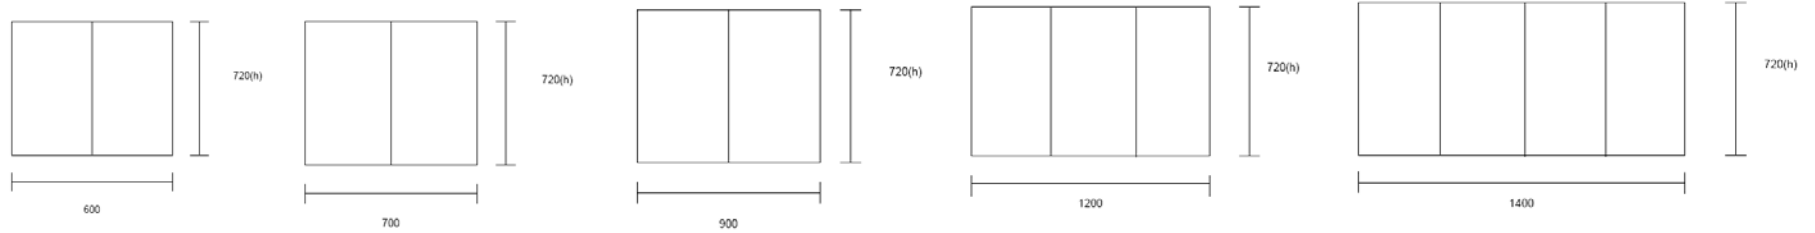

ALBA SHAVING CABINET

NB: Please note these measurements may have a slight 1 - 3mm variance

SIDE ELEVATION

Rlined Pty Ltd trading as **Carrera By Design**
ABN 82 098 257 819

Head Office: 3-5 Jumal Place Smithfield NSW 2164 | P: 02 9725 5110 | F: 02 9725 5150
Showroom: 142b Victoria Road Gladesville NSW 2111 | P: 9816 3335 | F: 02 9817 6665